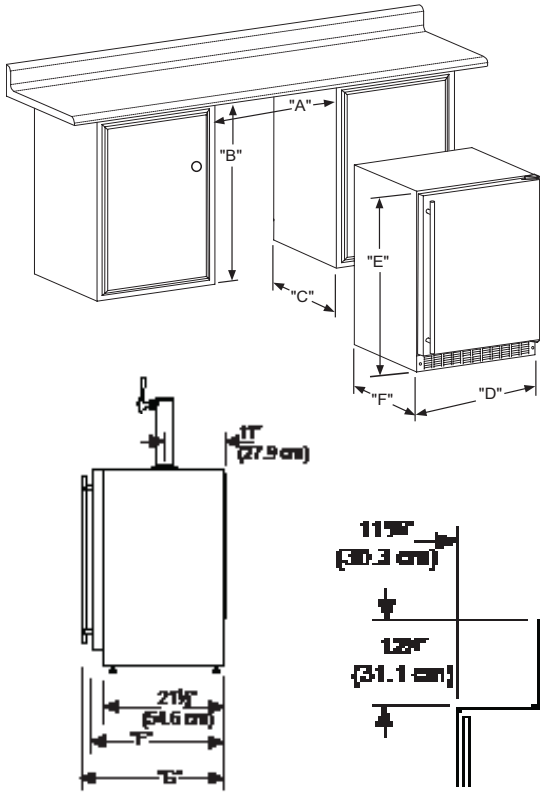

Storage Capabilities

- 5.7 cu. ft. capacity
- The original dispenser to store half kegs, tall quarter kegs, pony kegs, sixth barrels, Cornelius kegs, growlers, bottles or cans
- Lo-Boy coupler makes it easier to store, tap and swap out tall U.S. type D half barrels
- (2) stow-on-board, commercial-grade stainless-steel shelves convert unit to a full refrigerator to store perishables
- Secure gas tank storage area and drain basin
- Anti-scuff interior floor shield and stainless steel threshold protect against cabinet wear and tear from loading and unloading kegs
- Rear port gives external gas tank option

Finish Options

Stainless Steel

Solid Overlay (Panel Ready)*

Black

25 5/8" D including handle

23 7/8" W

Now available with single or twin wine taps

Ordering Options

STEP ONE: CHOOSE YOUR BUILT-IN CABINET	
Black Door, Right Hinge	ML24BNS2RB
Black Door, Left Hinge	ML24BNS2LB
Stainless Steel Door, Right Hinge	ML24BNS2RS
Stainless Steel Door, Left Hinge	ML24BNS2LS
Panel-Ready Overlay Door, Integrated Right Hinge (Handle Not Included)*	ML24BNP3RP
Panel-Ready Overlay Door, Integrated Left Hinge (Handle Not Included)*	ML24BNP3LP
STEP TWO: CHOOSE YOUR TAP†	
Wine Single Tap Kit with Nitro Tank and Fittings	S42418647-ACCY
Wine Twin Tap Kit with Nitro Tank and Fittings	S42418648-ACCY
Beer Single Tap Kit with CO ₂ Tank and Fittings	S42418645-ACCY
Beer Twin Tap Kit with CO ₂ Tank and Fittings	S42418646-ACCY

Product Dimensions

Panel Overlay Dimensions

Rough-In Dimensions

A. Rough-In Width	24"	
B. Rough-In Height	Solid Door	34" to 35"
	Overlay Door	34 1/4" to 35 1/4"
C. Rough-In Depth	24"	

Product Dimensions

D. Width	23 7/8"	
E. Height	Solid Door	33 3/4" to 34 3/4"
	Overlay Door	34" to 35"
Depth to Front of Case	21 1/2"	
F. Depth to Front of Door	Solid Door	23 23/32"
	Overlay Door	22 7/8" Without Handle
G. Depth to Handle	25 21/32" (Stainless Steel, Black)	
Depth with door at 90°	Solid Door	46 13/32"
	Overlay Door	46 1/2"