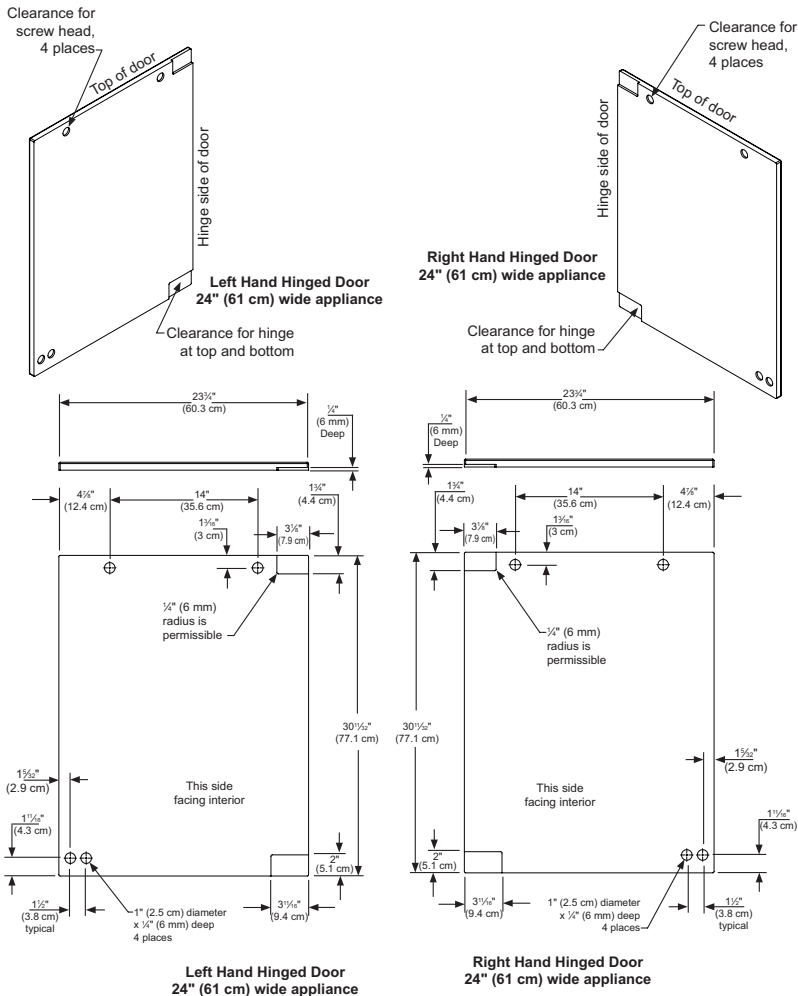

STEP ONE: CHOOSE YOUR BUILT-IN CABINET	
Black Door, Right Hinge	ML24BNS2RB
Black Door, Left Hinge	ML24BNS2LB
Stainless Steel Door, Right Hinge	ML24BNS2RS
Stainless Steel Door, Left Hinge	ML24BNS2LS
Panel-Ready Overlay Door, Integrated Right Hinge (Handle Not Included)*	ML24BNP3RP
Panel-Ready Overlay Door, Integrated Left Hinge (Handle Not Included)*	ML24BNP3LP
STEP TWO: CHOOSE YOUR TAP†	
Wine Single Tap Kit with Nitro Tank and Fittings	S42418647-ACCY
Wine Twin Tap Kit with Nitro Tank and Fittings	S42418648-ACCY
Beer Single Tap Kit with CO ₂ Tank and Fittings	S42418645-ACCY
Beer Twin Tap Kit with CO ₂ Tank and Fittings	S42418646-ACCY

*Easy installation! No panel kit required. Consult your cabinet maker for overlay panel and handle options.

†Includes tower/tap, regulator, Lo-Boy copuler, gas hose, hose clamps, faucet wrench, tower gasket, tower mounting screws, gas tank, drain pan for undercounter installation

Product Dimensions

Panel Overlay Dimensions

Rough-In Dimensions

A. Rough-In Width	24"	
B. Rough-In Height	Solid Door	34" to 35"
	Overlay Door	34 1/4" to 35 1/4"
C. Rough-In Depth	24"	

Product Dimensions

D. Width	23 7/8"	
E. Height	Solid Door	33 3/4" to 34 3/4"
	Overlay Door	34" to 35"
Depth to Front of Case	21 1/2"	
F. Depth to Front of Door	Solid Door	23 23/32"
	Overlay Door	22 7/8" Without Handle
G. Depth to Handle	25 21/32" (Stainless Steel, Black)	
Depth with door at 90°	Solid Door	46 13/32"
	Overlay Door	46 1/2"