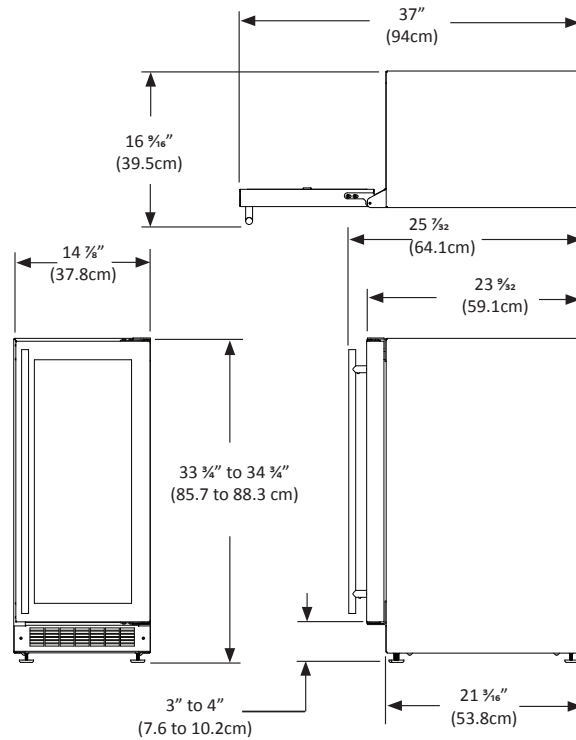

Storage Capacity

23 bottles total

Storage Configuration

- (5) 4-bottle rollout wine racks
- (1) 3-bottle wine cradle

Product Dimensions

14³/₄" W x 33³/₄" minimum H x 24¹/₁₆" D
(including handle)

Finish/Door Options

Stainless Steel

Ordering Details	
Stainless Frame Glass Door, Right Hinge	30WCM-BS-G-R
Stainless Frame Glass Door, Left Hinge	30WCM-BS-G-L

15" Rough-In Dimensions		
"A"	"B"	"C"
15" (38.1 cm)	**34" to 35" (86.4 to 88.9 cm)	24" (61 cm)

Width	14 3/4"
Interior Finish	Black
Capacity	Up to 23 wine bottles
Shelving System	Side mount - tray
Shelf Fronts	Black painted maple
Other Storage	2 Roll out 7 bottle display racks 1 roll-out 5 bottle display rack
Interior Lighting	1 incandescent bulb
Toe Grill Finish	Black
Hinge	Classic Hinge
Handle	Designer

Control Type	Marvel Prime™
Temperature Range	40° - 65° F
Lock	NA
Electrical Requirements	120V / 60Hz / 15A
Length of Power Cord	5'
Product Dimensions	14 3/4" W x 33 3/4" H x 21 3/16" D
Depth to Front of Door	23 3/4"
Depth to Handle	25 7/32"
Depth with door at 90°	37"
Shipping Weight	121 lbs