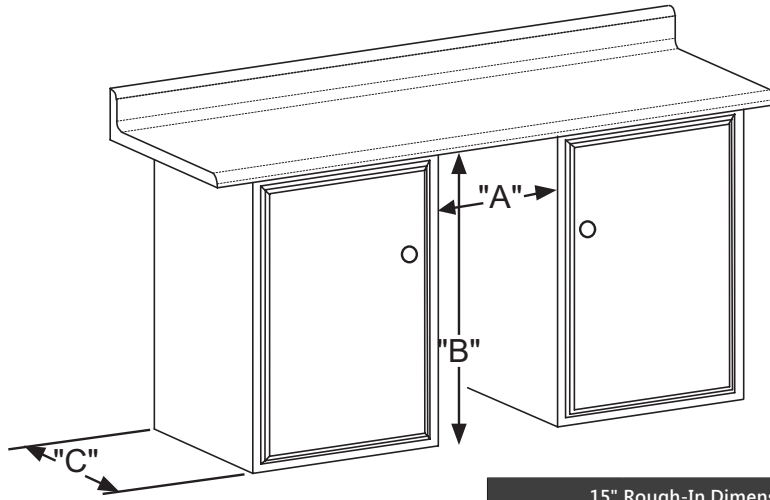

Storage Capacity

23 bottles total

Storage Configuration

- (5) 4-bottle rollout wine racks
- (1) 3-bottle wine cradle

Product Dimensions

14³/₄" W x 33³/₄" minimum H x 24¹/₁₆" D
(including handle)

Finish/Door Options

Stainless Steel

Ordering Details	
Stainless Frame Glass Door, Right Hinge	30WCM-BS-G-R
Stainless Frame Glass Door, Left Hinge	30WCM-BS-G-L

15" Rough-In Dimensions		
"A"	"B"	"C"
15" (38.1 cm)	**34" to 35" (86.4 to 88.9 cm)	24" (61 cm)

Width	14 3/4"
Interior Finish	Black
Capacity	Up to 23 wine bottles
Shelving System	Side mount - tray
Shelf Fronts	Black painted maple
Other Storage	2 Roll out 7 bottle display racks 1 roll-out 5 bottle display rack
Interior Lighting	1 incandescent bulb
Toe Grill Finish	Black
Hinge	Classic Hinge
Handle	Designer

Control Type	Marvel Prime™
Temperature Range	40° - 65° F
Lock	NA
Electrical Requirements	120V / 60Hz / 15A
Length of Power Cord	5'
Product Dimensions	14 3/4" W x 33 3/4" H x 21 3/16" D
Depth to Front of Door	23 3/4"
Depth to Handle	25 7/32"
Depth with door at 90°	37"
Shipping Weight	121 lbs