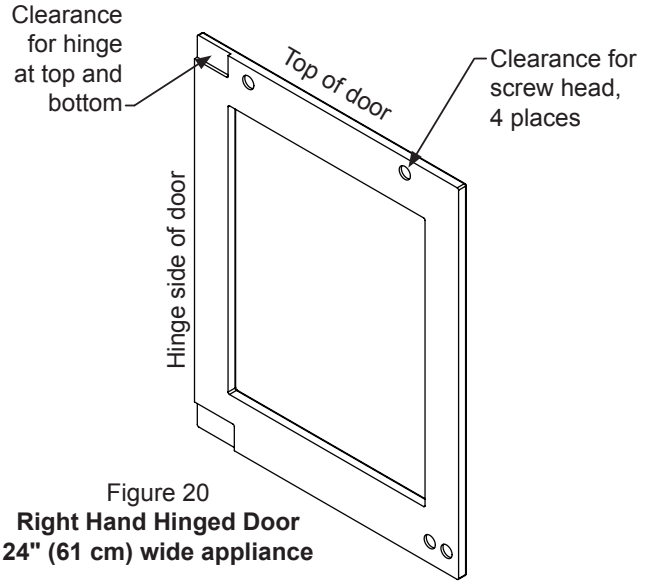

Finishes	SS, O
Vacation / Sabbath Mode	Yes
Agency Approvals	CSA
Energy Star Certified	

Finishes Key

SS = Stainless Steel
O = Overlay

Overlay Panels

Figure 18
Left Hand Hinged Door
24" (61 cm) wide appliance

Figure 19
Left Hand Hinged Door
24" (61 cm) wide appliance

Figure 20
Right Hand Hinged Door
24" (61 cm) wide appliance

Figure 21
Right Hand Hinged Door
24" (61 cm) wide appliance

For comprehensive installation instructions, please visit www.marvelrefrigeration.com to access the owner's guide.