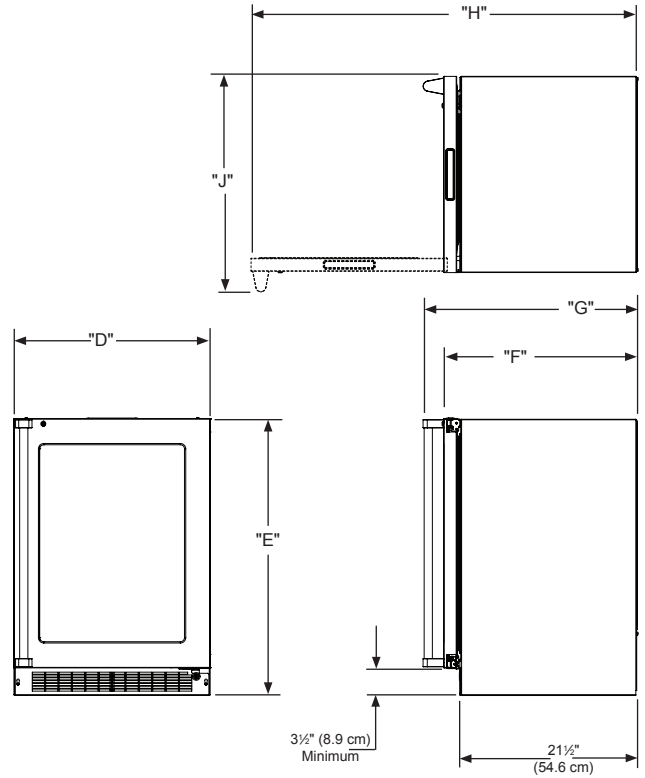

Figure 8

MODEL	ROUGH-IN OPENING DIMENSIONS			CABINET DIMENSIONS					
	"A"	"B"	"C"	"D"	"E"	"F"	"G"	"H"	"J"
MP15BCG	15" (38.1 cm)	**34" to 35" (86.4 to 88.9 cm)	*	14 7/8" (37.8 cm)	33 3/4" to 34 3/4" (85.7 to 88.3 cm)	23 23/32" (60.2 cm)	26 7/32" (66.6 cm)	37 13/32" (95 cm)	17 1/16" (44.3 cm)
MP15BCF	15" (38.1 cm)	**34 1/4" to 35 1/4" (87 to 89.5 cm)	*	14 7/8" (37.8 cm)	34" to 35" (86.4 to 88.9 cm)	22 7/8" (58.1 cm)	-	7 1/2" (95.2 cm)	14 1/8" (35.9 cm)
MP24**S	24" (61 cm)	**34" to 35" (86.4 to 88.9 cm)	*	23 7/8" (60.7 cm)	33 3/4" to 34 3/4" (85.7 to 88.3 cm)	23 23/32" (60.2 cm)	26 7/32" (66.6 cm)	46 13/32" (117.9 cm)	26 7/16" (67.2 cm)
MP24**G	24" (61 cm)	**34" to 35" (86.4 to 88.9 cm)	*	23 7/8" (60.7 cm)	33 3/4" to 34 3/4" (85.7 to 88.3 cm)	23 23/32" (60.2 cm)	26 7/32" (66.6 cm)	46 13/32" (117.9 cm)	26 7/16" (67.2 cm)
MP24**F	24" (61 cm)	**34 1/4" to 35 1/4" (87 to 89.5 cm)	*	23 7/8" (60.7 cm)	34" to 35" (86.4 to 88.9 cm)	22 7/8" (58.1 cm)	-	46 1/2" (118.1 cm)	23 1/8" (58.7 cm)

Width	23 7/8"
Interior Finish	Black
Capacity	Up to 20 wine bottles Up to 162 12-oz cans
Shelving System	Side Mount Bottle shape wire
Shelf Fronts	Stainless Steel
Other Storage	MaxStore™ Utility Bin
Interior Lighting	2 LED Pods
Toe Grill Finish	Stainless Steel
Hinge	Soft Close Integrated Hinge
Handle	Professional

Control Type	Intuit™
Temperature Range	34° - 42° F
Lock	Yes
Electrical Requirements	120V / 60Hz / 15A
Length of Power Cord	5'
Product Dimensions	23 7/8" W x 33 3/4" H x 21 1/2" D
Depth to Front of Door	23 23/32"
Depth to Handle	26 7/32"
Depth with door at 90°	46 13/32"
Shipping Weight	160 lbs