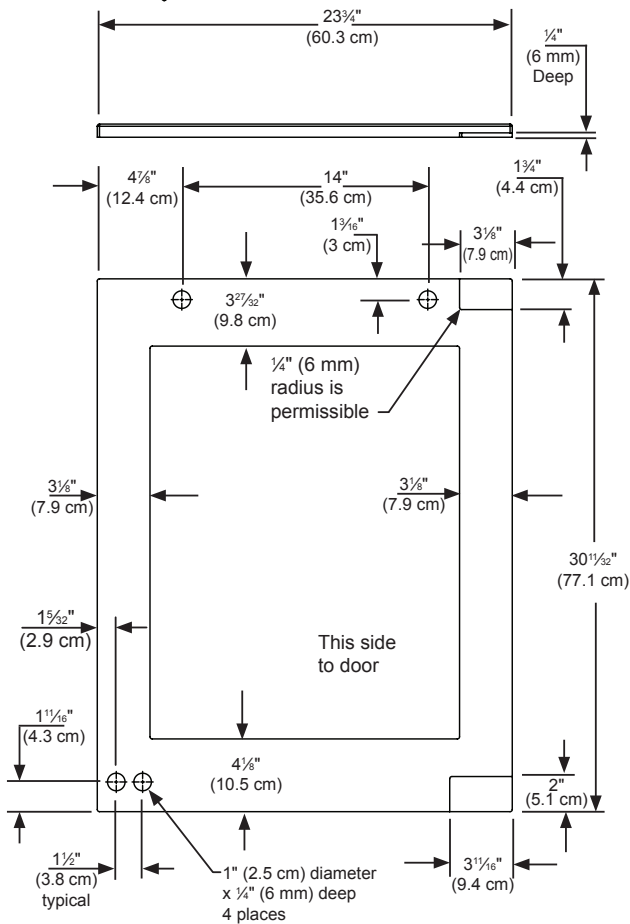

Figure 8

MODEL	ROUGH-IN OPENING DIMENSIONS			CABINET DIMENSIONS					
	"A"	"B"	"C"	"D"	"E"	"F"	"G"	"H"	"J"
MP15BCG	15" (38.1 cm)	**34" to 35" (86.4 to 88.9 cm)	*	14 7/8" (37.8 cm)	33 3/4" to 34 3/4" (85.7 to 88.3 cm)	23 23/32" (60.2 cm)	26 7/32" (66.6 cm)	37 13/32" (95 cm)	17 1/16" (44.3 cm)
MP15BCF	15" (38.1 cm)	**34 1/4" to 35 1/4" (87 to 89.5 cm)	*	14 7/8" (37.8 cm)	34" to 35" (86.4 to 88.9 cm)	22 7/8" (58.1 cm)	-	7 1/2" (95.2 cm)	14 1/8" (35.9 cm)
MP24**S	24" (61 cm)	**34" to 35" (86.4 to 88.9 cm)	*	23 7/8" (60.7 cm)	33 3/4" to 34 3/4" (85.7 to 88.3 cm)	23 23/32" (60.2 cm)	26 7/32" (66.6 cm)	46 13/32" (117.9 cm)	26 7/16" (67.2 cm)
MP24**G	24" (61 cm)	**34" to 35" (86.4 to 88.9 cm)	*	23 7/8" (60.7 cm)	33 3/4" to 34 3/4" (85.7 to 88.3 cm)	23 23/32" (60.2 cm)	26 7/32" (66.6 cm)	46 13/32" (117.9 cm)	26 7/16" (67.2 cm)
MP24**F	24" (61 cm)	**34 1/4" to 35 1/4" (87 to 89.5 cm)	*	23 7/8" (60.7 cm)	34" to 35" (86.4 to 88.9 cm)	22 7/8" (58.1 cm)	-	46 1/2" (118.1 cm)	23 1/8" (58.7 cm)

Control Type	Intuit™
Temperature Range	34° - 42° F
Lock	Yes
Electrical Requirements	120V / 60Hz / 15A
Length of Power Cord	5'
Product Dimensions	23 7/8" W x 33 3/4" H x 21 1/2" D
Depth to Front of Door	23 23/32"
Depth to Handle	26 7/32"
Depth with door at 90°	46 13/32"
Shipping Weight	160 lbs

Finishes	SS, O
Vacation / Sabbath Mode	Yes
Agency Approvals	CSA
Energy Star Certified	

Finishes Key

SS = Stainless Steel
O = Overlay

Overlay Panels

Figure 18
Left Hand Hinged Door
24" (61 cm) wide appliance

Figure 19
Left Hand Hinged Door
24" (61 cm) wide appliance

Figure 20
Right Hand Hinged Door
24" (61 cm) wide appliance

Figure 21
Right Hand Hinged Door
24" (61 cm) wide appliance

For comprehensive installation instructions, please visit www.marvelrefrigeration.com to access the owner's guide.