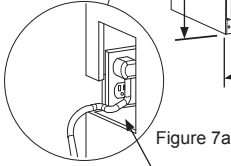

Finish Options

Stainless Steel

Framed Overlay (Panel Ready)*

*Easy installation! No panel kit required. Consult your cabinet maker for overlay panel and handle options.

Figure 7

Figure 7a

If necessary to gain clearance inside the rough-in opening a hole can be cut through the adjacent cabinet and the power cord routed through this hole to a power outlet. Another way to increase the available opening depth is to recess the power outlet into the rear wall to gain the thickness of the power cord plug. Not all recessed outlet boxes will work for this application as they are too narrow, but a recessed outlet box equivalent to Arlington #DVFRIW is recommended for this application, (see Figure 8).

Figure 8

MODEL	ROUGH-IN OPENING DIMENSIONS			CABINET DIMENSIONS					
	"A"	"B"	"C"	"D"	"E"	"F"	"G"	"H"	"J"
MP15BCG	15" (38.1 cm)	**34" to 35" (86.4 to 88.9 cm)	*	14 7/8" (37.8 cm)	33 3/4" to 34 3/4" (85.7 to 88.3 cm)	23 23/32" (60.2 cm)	26 7/32" (66.6 cm)	37 13/32" (95 cm)	17 1/16" (44.3 cm)
MP15BCF	15" (38.1 cm)	**34 1/4" to 35 1/4" (87 to 89.5 cm)	*	14 7/8" (37.8 cm)	34" to 35" (86.4 to 88.9 cm)	22 7/8" (58.1 cm)	-	7 1/2" (95.2 cm)	14 1/8" (35.9 cm)
MP24**S	24" (61 cm)	**34" to 35" (86.4 to 88.9 cm)	*	23 7/8" (60.7 cm)	33 3/4" to 34 3/4" (85.7 to 88.3 cm)	23 23/32" (60.2 cm)	26 7/32" (66.6 cm)	46 13/32" (117.9 cm)	26 7/16" (67.2 cm)
MP24**G	24" (61 cm)	**34" to 35" (86.4 to 88.9 cm)	*	23 7/8" (60.7 cm)	33 3/4" to 34 3/4" (85.7 to 88.3 cm)	23 23/32" (60.2 cm)	26 7/32" (66.6 cm)	46 13/32" (117.9 cm)	26 7/16" (67.2 cm)
MP24**F	24" (61 cm)	**34 1/4" to 35 1/4" (87 to 89.5 cm)	*	23 7/8" (60.7 cm)	34" to 35" (86.4 to 88.9 cm)	22 7/8" (58.1 cm)	-	46 1/2" (118.1 cm)	23 1/8" (58.7 cm)