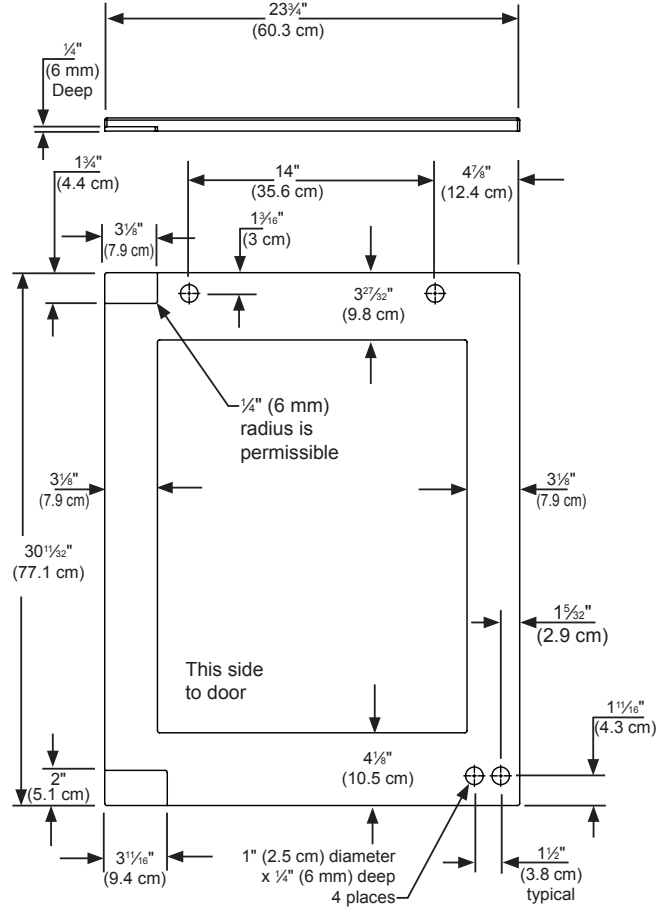

Figure 8

MODEL	ROUGH-IN OPENING DIMENSIONS			CABINET DIMENSIONS					
	"A"	"B"	"C"	"D"	"E"	"F"	"G"	"H"	"J"
MP15BCG	15" (38.1 cm)	**34" to 35" (86.4 to 88.9 cm)	*	14 7/8" (37.8 cm)	33 3/4" to 34 3/4" (85.7 to 88.3 cm)	23 23/32" (60.2 cm)	26 7/32" (66.6 cm)	37 13/32" (95 cm)	17 1/16" (44.3 cm)
MP15BCF	15" (38.1 cm)	**34 1/4" to 35 1/4" (87 to 89.5 cm)	*	14 7/8" (37.8 cm)	34" to 35" (86.4 to 88.9 cm)	22 7/8" (58.1 cm)	-	7 1/2" (95.2 cm)	14 1/8" (35.9 cm)
MP24**S	24" (61 cm)	**34" to 35" (86.4 to 88.9 cm)	*	23 7/8" (60.7 cm)	33 3/4" to 34 3/4" (85.7 to 88.3 cm)	23 23/32" (60.2 cm)	26 7/32" (66.6 cm)	46 13/32" (117.9 cm)	26 7/16" (67.2 cm)
MP24**G	24" (61 cm)	**34" to 35" (86.4 to 88.9 cm)	*	23 7/8" (60.7 cm)	33 3/4" to 34 3/4" (85.7 to 88.3 cm)	23 23/32" (60.2 cm)	26 7/32" (66.6 cm)	46 13/32" (117.9 cm)	26 7/16" (67.2 cm)
MP24**F	24" (61 cm)	**34 1/4" to 35 1/4" (87 to 89.5 cm)	*	23 7/8" (60.7 cm)	34" to 35" (86.4 to 88.9 cm)	22 7/8" (58.1 cm)	-	46 1/2" (118.1 cm)	23 1/8" (58.7 cm)

Control Type	Intuit™
Temperature Range	34° - 42° F
Lock	Yes
Electrical Requirements	120V / 60Hz / 15A
Length of Power Cord	5'
Product Dimensions	23 7/8" W x 33 3/4" H x 21 1/2" D
Depth to Front of Door	23 23/32"
Depth to Handle	26 7/32"
Depth with door at 90°	46 13/32"
Shipping Weight	160 lbs

Finishes	SS, O
Vacation / Sabbath Mode	Yes
Agency Approvals	CSA
Energy Star Certified	

Finishes Key

SS = Stainless Steel
O = Overlay

Overlay Panels

Figure 18
Left Hand Hinged Door
24" (61 cm) wide appliance

Figure 19
Left Hand Hinged Door
24" (61 cm) wide appliance

Figure 20
Right Hand Hinged Door
24" (61 cm) wide appliance

Figure 21
Right Hand Hinged Door
24" (61 cm) wide appliance

For comprehensive installation instructions, please visit www.marvelrefrigeration.com to access the owner's guide.