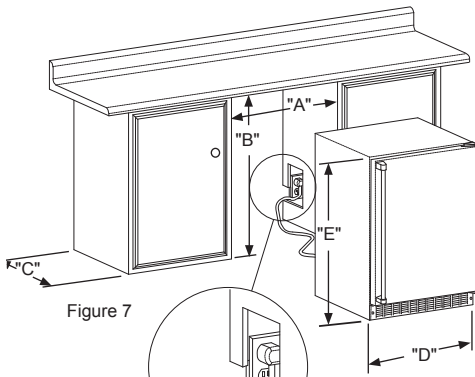

Finish Options

Stainless Steel

Framed Overlay (Panel Ready)*

*Easy installation! No panel kit required. Consult your cabinet maker for overlay panel and handle options.

Figure 7

Figure 7a

If necessary to gain clearance inside the rough-in opening a hole can be cut through the adjacent cabinet and the power cord routed through this hole to a power outlet. Another way to increase the available opening depth is to recess the power outlet into the rear wall to gain the thickness of the power cord plug. Not all recessed outlet boxes will work for this application as they are too narrow, but a recessed outlet box equivalent to Arlington #DVFRIW is recommended for this application, (see Figure 8).

Figure 8

MODEL	ROUGH-IN OPENING DIMENSIONS			CABINET DIMENSIONS					
	"A"	"B"	"C"	"D"	"E"	"F"	"G"	"H"	"J"
MP15BCG	15" (38.1 cm)	**34" to 35" (86.4 to 88.9 cm)	*	14 7/8" (37.8 cm)	33 3/4" to 34 3/4" (85.7 to 88.3 cm)	23 23/32" (60.2 cm)	26 7/32" (66.6 cm)	37 13/32" (95 cm)	17 1/16" (44.3 cm)
MP15BCF	15" (38.1 cm)	**34 1/4" to 35 1/4" (87 to 89.5 cm)	*	14 7/8" (37.8 cm)	34" to 35" (86.4 to 88.9 cm)	22 7/8" (58.1 cm)	-	7 1/2" (95.2 cm)	14 1/8" (35.9 cm)
MP24**S	24" (61 cm)	**34" to 35" (86.4 to 88.9 cm)	*	23 7/8" (60.7 cm)	33 3/4" to 34 3/4" (85.7 to 88.3 cm)	23 23/32" (60.2 cm)	26 7/32" (66.6 cm)	46 13/32" (117.9 cm)	26 7/16" (67.2 cm)
MP24**G	24" (61 cm)	**34" to 35" (86.4 to 88.9 cm)	*	23 7/8" (60.7 cm)	33 3/4" to 34 3/4" (85.7 to 88.3 cm)	23 23/32" (60.2 cm)	26 7/32" (66.6 cm)	46 13/32" (117.9 cm)	26 7/16" (67.2 cm)
MP24**F	24" (61 cm)	**34 1/4" to 35 1/4" (87 to 89.5 cm)	*	23 7/8" (60.7 cm)	34" to 35" (86.4 to 88.9 cm)	22 7/8" (58.1 cm)	-	46 1/2" (118.1 cm)	23 1/8" (58.7 cm)