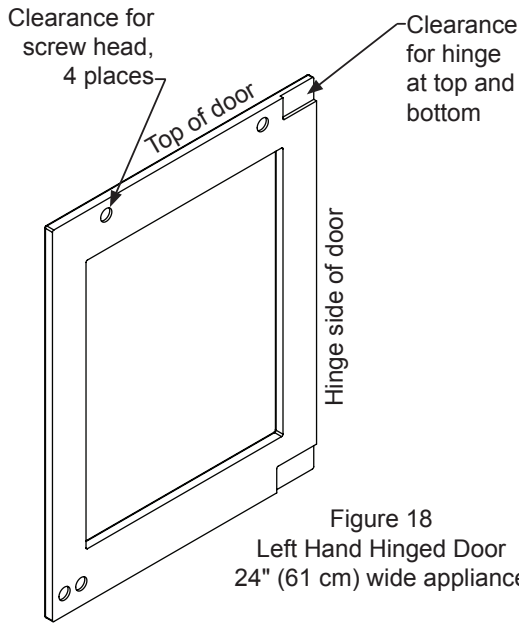

Figure 8

MODEL	ROUGH-IN OPENING DIMENSIONS			CABINET DIMENSIONS					
	"A"	"B"	"C"	"D"	"E"	"F"	"G"	"H"	"J"
MP15BCG	15" (38.1 cm)	**34" to 35" (86.4 to 88.9 cm)	*	14 7/8" (37.8 cm)	33 3/4" to 34 3/4" (85.7 to 88.3 cm)	23 23/32" (60.2 cm)	26 7/32" (66.6 cm)	37 13/32" (95 cm)	17 1/16" (44.3 cm)
MP15BCF	15" (38.1 cm)	**34 1/4" to 35 1/4" (87 to 89.5 cm)	*	14 7/8" (37.8 cm)	34" to 35" (86.4 to 88.9 cm)	22 7/8" (58.1 cm)	-	7 1/2" (95.2 cm)	14 1/8" (35.9 cm)
MP24**S	24" (61 cm)	**34" to 35" (86.4 to 88.9 cm)	*	23 7/8" (60.7 cm)	33 3/4" to 34 3/4" (85.7 to 88.3 cm)	23 23/32" (60.2 cm)	26 7/32" (66.6 cm)	46 13/32" (117.9 cm)	26 7/16" (67.2 cm)
MP24**G	24" (61 cm)	**34" to 35" (86.4 to 88.9 cm)	*	23 7/8" (60.7 cm)	33 3/4" to 34 3/4" (85.7 to 88.3 cm)	23 23/32" (60.2 cm)	26 7/32" (66.6 cm)	46 13/32" (117.9 cm)	26 7/16" (67.2 cm)
MP24**F	24" (61 cm)	**34 1/4" to 35 1/4" (87 to 89.5 cm)	*	23 7/8" (60.7 cm)	34" to 35" (86.4 to 88.9 cm)	22 7/8" (58.1 cm)	-	46 1/2" (118.1 cm)	23 1/8" (58.7 cm)

Control Type	Intuit™
Temperature Range	34° - 42° F
Lock	Yes
Electrical Requirements	120V / 60Hz / 15A
Length of Power Cord	5'
Product Dimensions	23 7/8" W x 33 3/4" H x 21 1/2" D
Depth to Front of Door	23 23/32"
Depth to Handle	26 7/32"
Depth with door at 90°	46 13/32"
Shipping Weight	160 lbs

Finishes	SS, O
Vacation / Sabbath Mode	Yes
Agency Approvals	CSA
Energy Star Certified	

Finishes Key

SS = Stainless Steel
O = Overlay

Overlay Panels

Figure 18
Left Hand Hinged Door
24" (61 cm) wide appliance

Figure 19
Left Hand Hinged Door
24" (61 cm) wide appliance

Figure 20
Right Hand Hinged Door
24" (61 cm) wide appliance

Figure 21
Right Hand Hinged Door
24" (61 cm) wide appliance

For comprehensive installation instructions, please visit www.marvelrefrigeration.com to access the owner's guide.